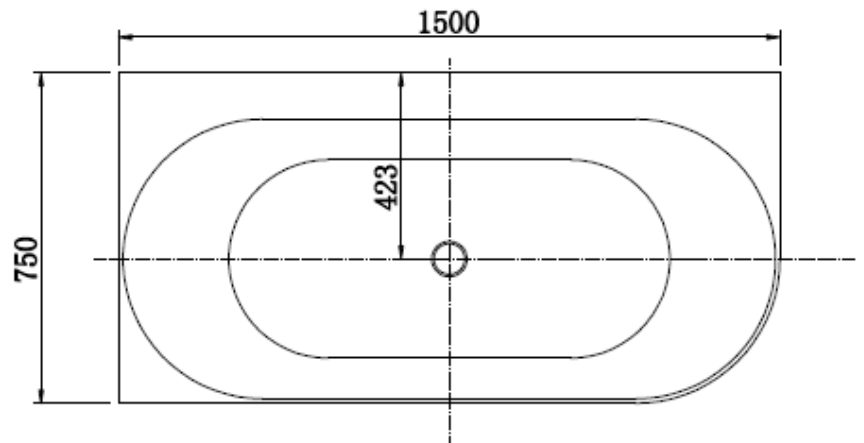

ALSO AVAILABLE

- Also available in Left Hand Panel
- Also available in 1400 & 1700

PLEASE TAKE NOTE

When it refers to "RIGHT HAND PANEL" it refers to the side the panel is exposed, not the side against the wall