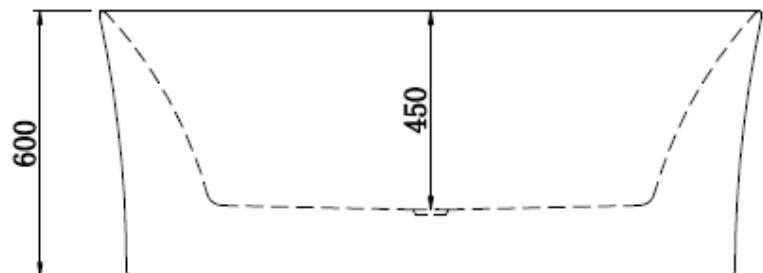

ALSO AVAILABLE

- Also available in Left Hand Panel
- Also available in 1400 & 1700

PLEASE TAKE NOTE

When it refers to "RIGHT HAND PANEL" it refers to the side the panel is exposed, not the side against the wall