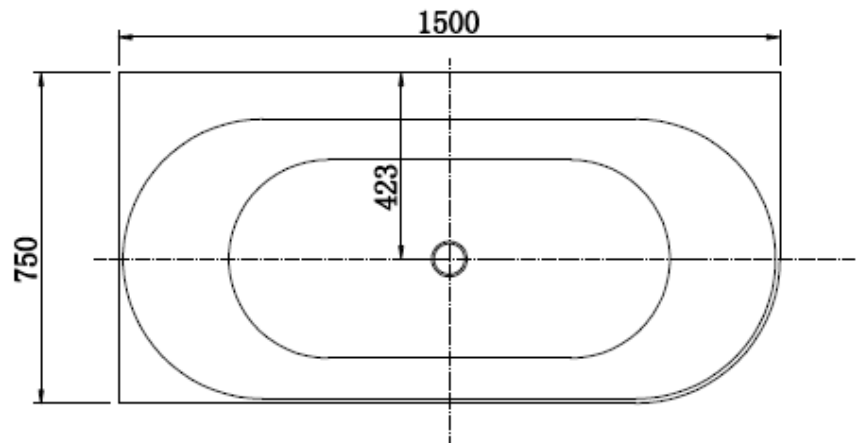

Valletta Right Hand Panel Freestanding Corner 1500 Bath

PRODUCT IMAGE

PRODUCT DETAILS

Code: 139575R (1500x750x600)

Brand: Lucite International

Range: Valletta

Warranty: 2 Years

WELS: N/A

ADDITIONAL FEATURES

- This corner bath is the latest favourite in bathroom design, elegant and simplistic.
- Freestanding corner baths instil a sense of sand elegance to any bathroom space
- Guaranteed to be a relaxing bathing experience.
- Lucite® Bright White non porous surface
- Hard wearing, resistant to chemicals, UV rays & abrasion
- Plug and Waste sold separately
- 2 Year Warranty
- Available in multiple other sizes
- Available in Left Hand Panel
- Available in Gloss White

SPECIFICATION

BENTONS CODES

- 1500mm - 86910064