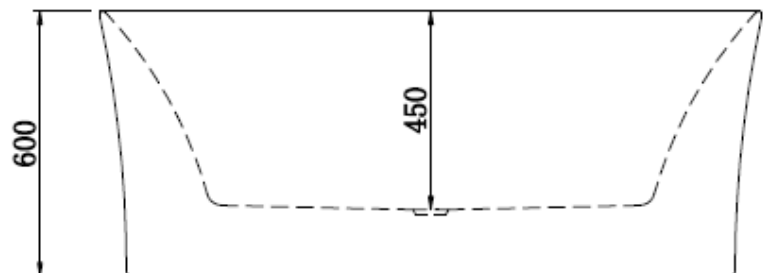

BENTONS CODES

- 1500mm - 86910064