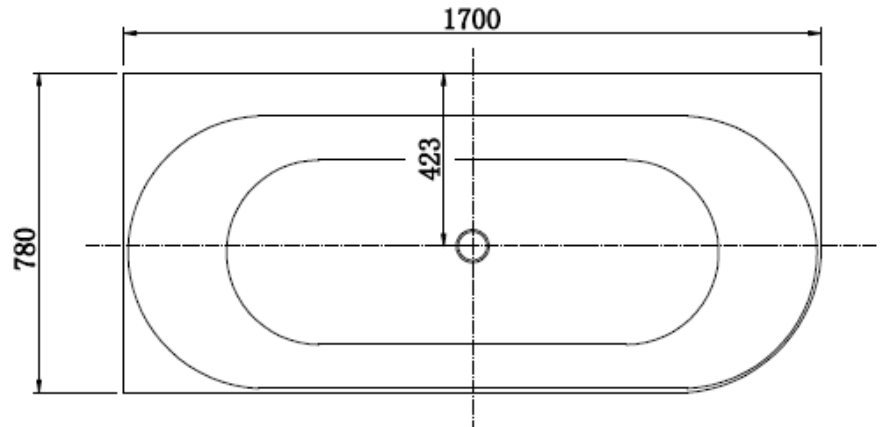

Valletta Right Hand Panel Freestanding Corner 1700 Bath

PRODUCT IMAGE

PRODUCT DETAILS

Code: 139778R (1700x780x600)
Benton's Code: 86910068

Brand: Zhejiang Aifeiling Import
Range: Valletta
Warranty: 2 Years
WELS: N/A

ADDITIONAL FEATURES

- This corner bath is the latest favourite in bathroom design, elegant and simplistic.
- Freestanding corner baths instil a sense of sophistication and elegance to any bathroom space
- Guaranteed to be a relaxing bathing experience.
- Lucite® Bright White non porous surface
- Hard wearing, resistant to chemicals, UV rays & abrasion
- Plug and Waste sold separately
- 2 Year Warranty
- Available in multiple other sizes
- Available in Left Hand Panel
- Available in Gloss White

SPECIFICATION

ALSO AVAILABLE

- Also available in Left Hand Panel
- Also available in 1400 & 1500

PLEASE TAKE NOTE

****When it refers to "RIGHT HAND PANEL" it refers to the side the panel is exposed, not the side against the wall****