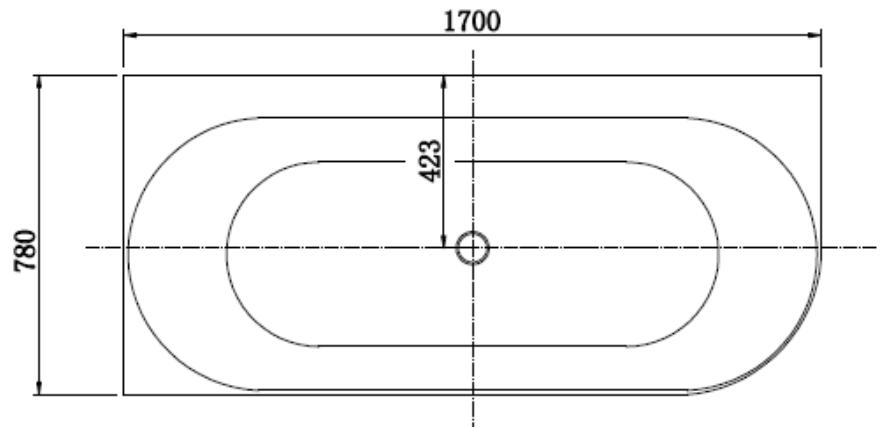

Valletta Right Hand Panel Freestanding Corner 1700 Bath

PRODUCT IMAGE

PRODUCT DETAILS

Code: 139778R (1700x780x600)

Brand: Lucite International

Range: Valletta

Warranty: 2 Years

WELS: N/A

ADDITIONAL FEATURES

- This corner bath is the latest favourite in bathroom design, elegant and simplistic.
- Freestanding corner baths instil a sense of sand elegance to any bathroom space
- Guaranteed to be a relaxing bathing experience.
- Lucite® Bright White non porous surface
- Hard wearing, resistant to chemicals, UV rays & abrasion
- Plug and Waste sold separately
- 2 Year Warranty
- Available in multiple other sizes
- Available in Left Hand Panel
- Available in Gloss White

SPECIFICATION

BENTONS CODES

- 1700mm - 86910068