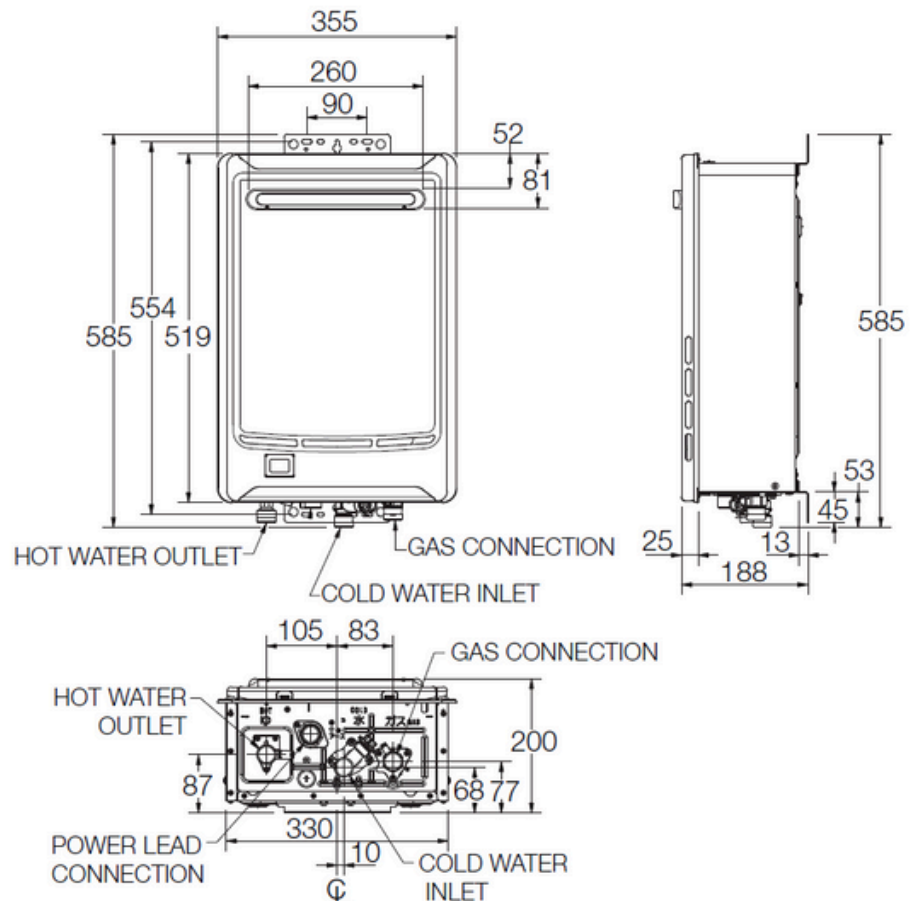

SPECIFICATION

Maximum Temperature °C	50°C
Gas Type	Natural Gas
Number of Bathrooms	1.5 to 2
Gas Energy Rating (Stars)	6.0
Warranty (Heat Exchanger)	10 Years
Flow Rate L/Min at 25°C Rise	20L/min
Min Operating Flow Rate L/min	2.0L/min
Nominal Gas Consumption MJ/Hr	157MJ/Hr