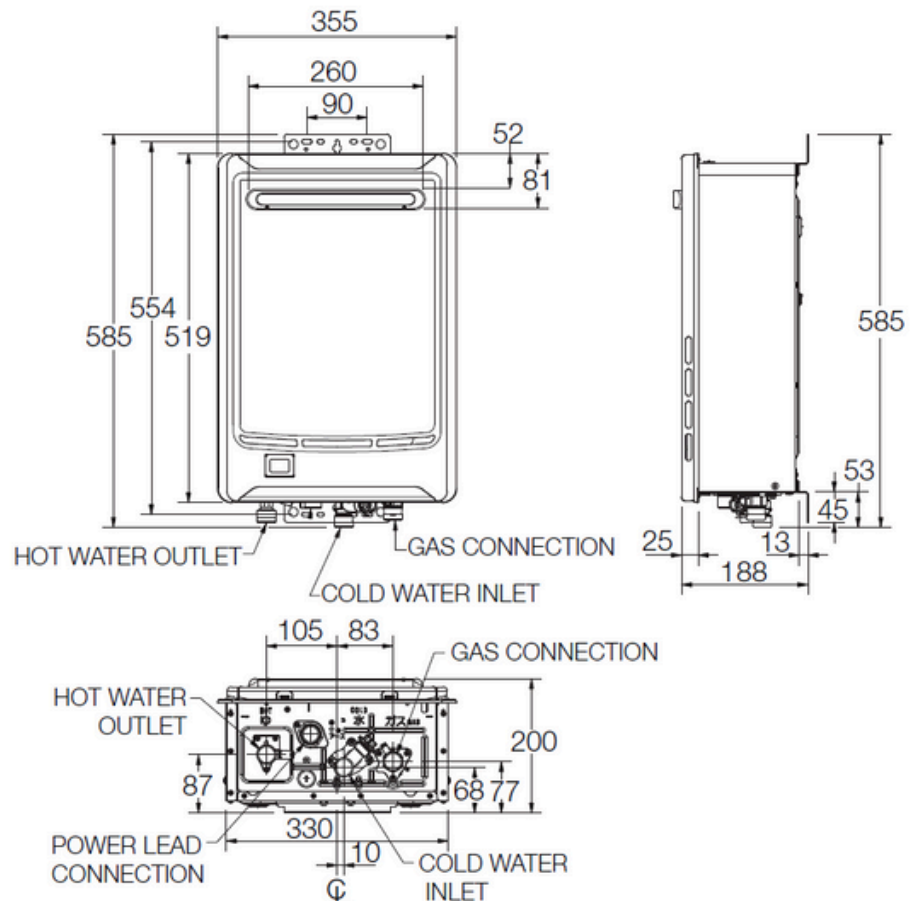

SPECIFICATION

Maximum Temperature °C	50°C
Gas Type	Natural Gas
Number of Bathrooms	2 to 2.5
Gas Energy Rating (Stars)	6.0
Warranty (Heat Exchanger)	10 Years
Flow Rate L/Min at 25°C Rise	26L/min
Min Operating Flow Rate L/min	2.0L/min
Nominal Gas Consumption MJ/Hr	199MJ/Hr