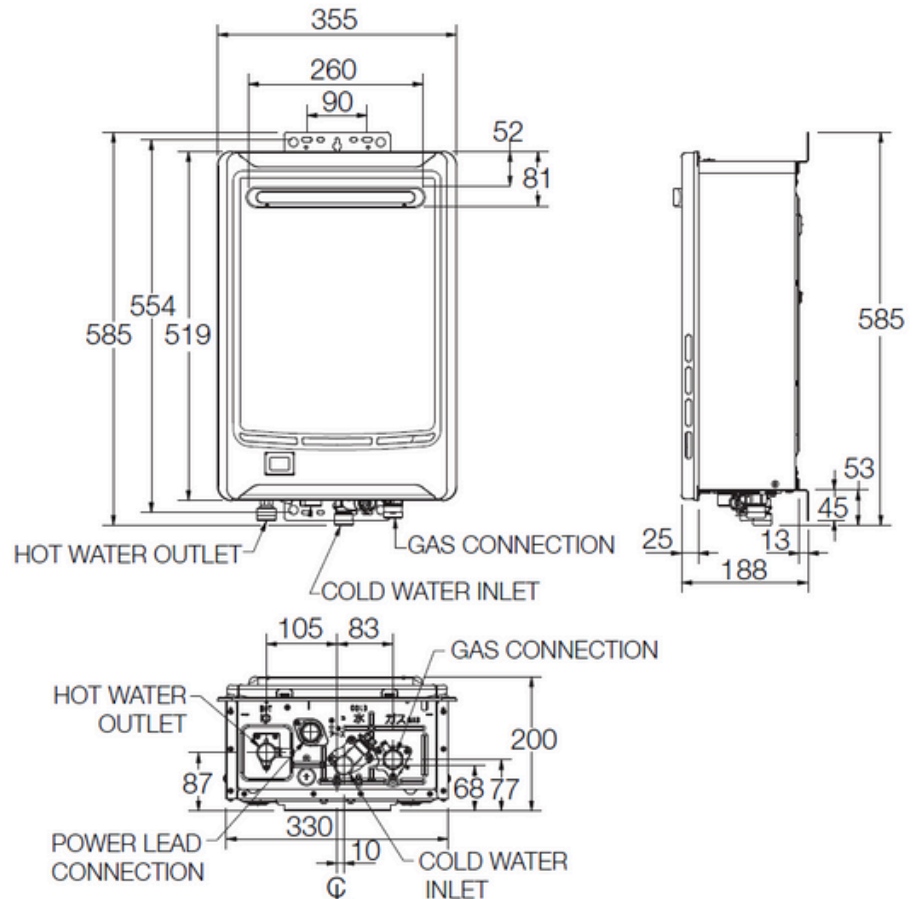

SPECIFICATION

Maximum Temperature °C	60°C
Gas Type	Propane
Number of Bathrooms	2 to 2.5
Gas Energy Rating (Stars)	6.0
Warranty (Heat Exchanger)	10 Years
Flow Rate L/Min at 25°C Rise	26L/min
Min Operating Flow Rate L/min	2.0L/min
Nominal Gas Consumption MJ/Hr	199MJ/Hr