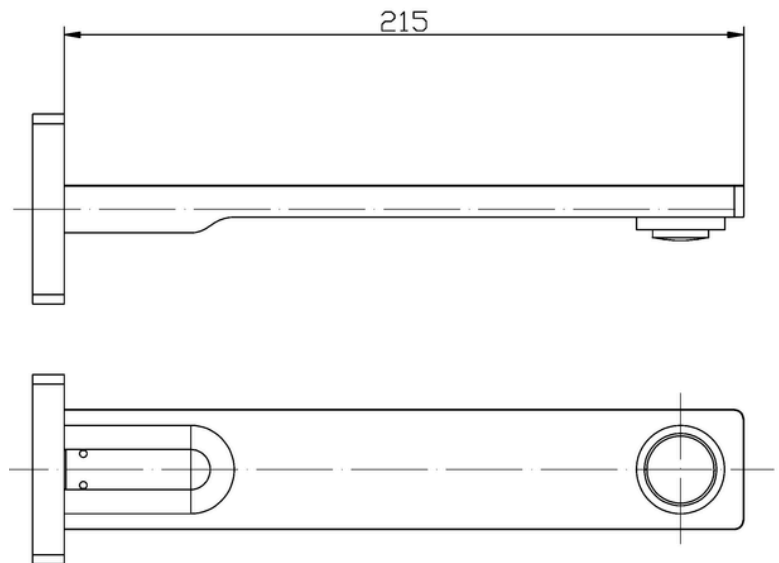

SPECIFICATION