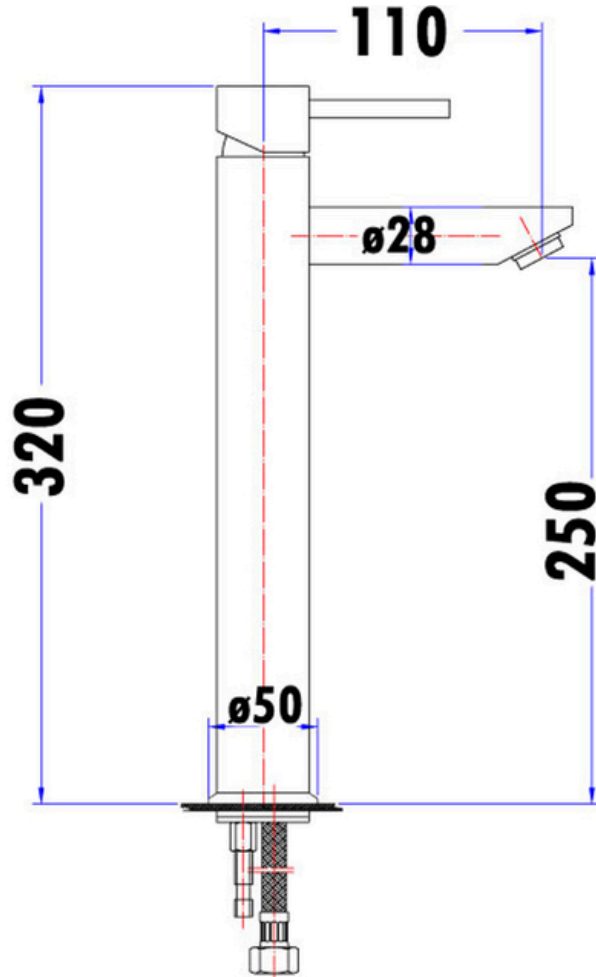

Peak Pin High Rise Basin Mixer Matte Black LF

PRODUCT IMAGE

PRODUCT DETAILS

Code: PC2004SB-BLF (Matte Black)
Benton's Code: 33950102BZ

Brand: ACL Company
Range: Peak Pin
Warranty: 8 Years
WELS: 5 Star 5.5lt/min - (T37866)

ADDITIONAL FEATURES

- Working pressure: 150-500kpa
- Operating temperature: 1°C to 70°C
- 35mm Cartridge
- Matte Black

SPECIFICATION

ALSO AVAILABLE

- Also available in Chrome

CARE & MAINTENANCE

- Do not use harsh detergents or products that contain chloride & halides.
- Do not use abrasive, cream or citrus based cleaners or hydrochloric acid.
- Surface should be cleaned only with a mild detergent that must be rinsed off.
- It is suggested to only clean with warm water and a soft cloth.
- Damage caused by the wrong cleaning methods used will void warranty.