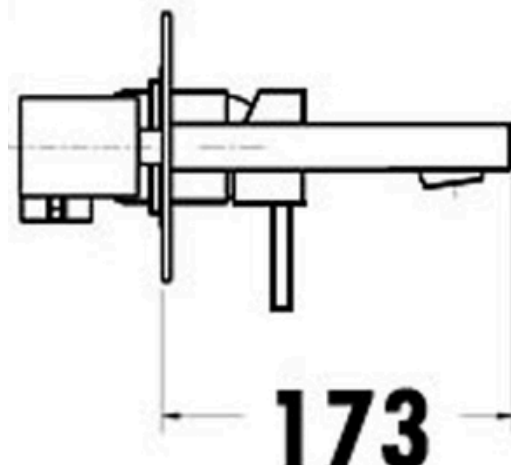

Peak Pin Wall Basin/Bath Mixer Matte Black LF

PRODUCT IMAGE

PRODUCT DETAILS

Code: PC3004SB-BLF (Matte Black)
Benton's Code: 33950108BZ

Brand: ACL Company
Range: Peak Pin
Warranty: 8 Years
WELS: 5 Star 5lt/min - (T37625)

ADDITIONAL FEATURES

- Working pressure: 150-500kpa
- Operating temperature: 1°C to 70°C
- 40mm Cartridge
- 170mm Spout
- 220x100 Backplate
- Matte Black

SPECIFICATION

ALSO AVAILABLE

- Also available in Chrome