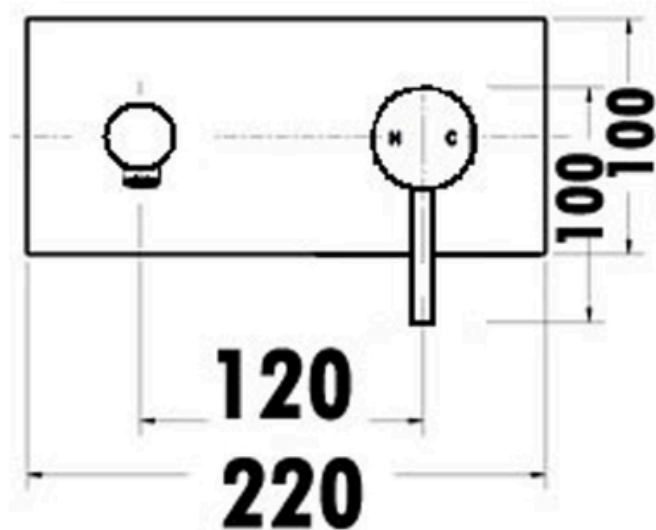

Peak Pin Wall Basin/Bath Mixer Matte Black LF

PRODUCT IMAGE

PRODUCT DETAILS

Code: PC3004SB-BLF (Matte Black)
Benton's Code: 33950108BZ

Brand: ACL Company
Range: Peak Pin
Warranty: 8 Years
WELS: 5 Star 5lt/min - (T37625)

ADDITIONAL FEATURES

- Working pressure: 150-500kpa
- Operating temperature: 1°C to 70°C
- 40mm Cartridge
- 170mm Spout
- 220x100 Backplate
- Matte Black

SPECIFICATION

ALSO AVAILABLE

- Also available in Chrome