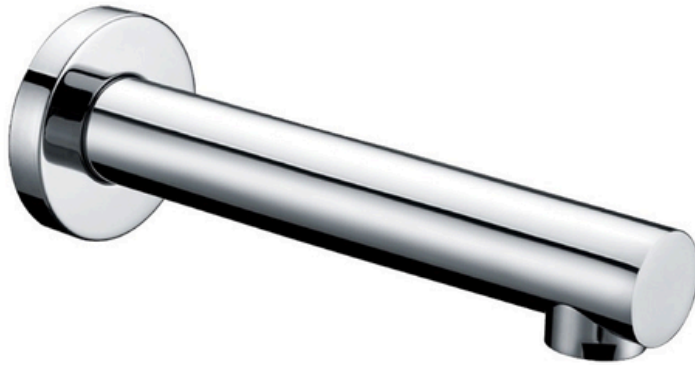

Peak Round 180mm Bath Spout Chrome

PRODUCT IMAGE

PRODUCT DETAILS

Code:	PHD1005 (Chrome)
Benton's Code:	333443
Brand:	ACL Company
Range:	Peak Round
Warranty:	7 Years
WELS:	5 Star 5.5lt/min - (T40594)

ADDITIONAL FEATURES

- Working pressure: 150-500kpa
- Operating temperature: 1°C to 70°C
- 160mm Outlet
- 180mm overall
- Chrome

ALSO AVAILABLE

- Also available in 220mm

CARE & MAINTENANCE

- Do not use harsh detergents or products that contain chloride & halides.
- Do not use abrasive, cream or citrus based cleaners or hydrochloric acid.
- Surface should be cleaned only with a mild detergent that must be rinsed off.
- It is suggested to only clean with warm water and a soft cloth.
- Damage caused by the wrong cleaning methods used will void warranty.