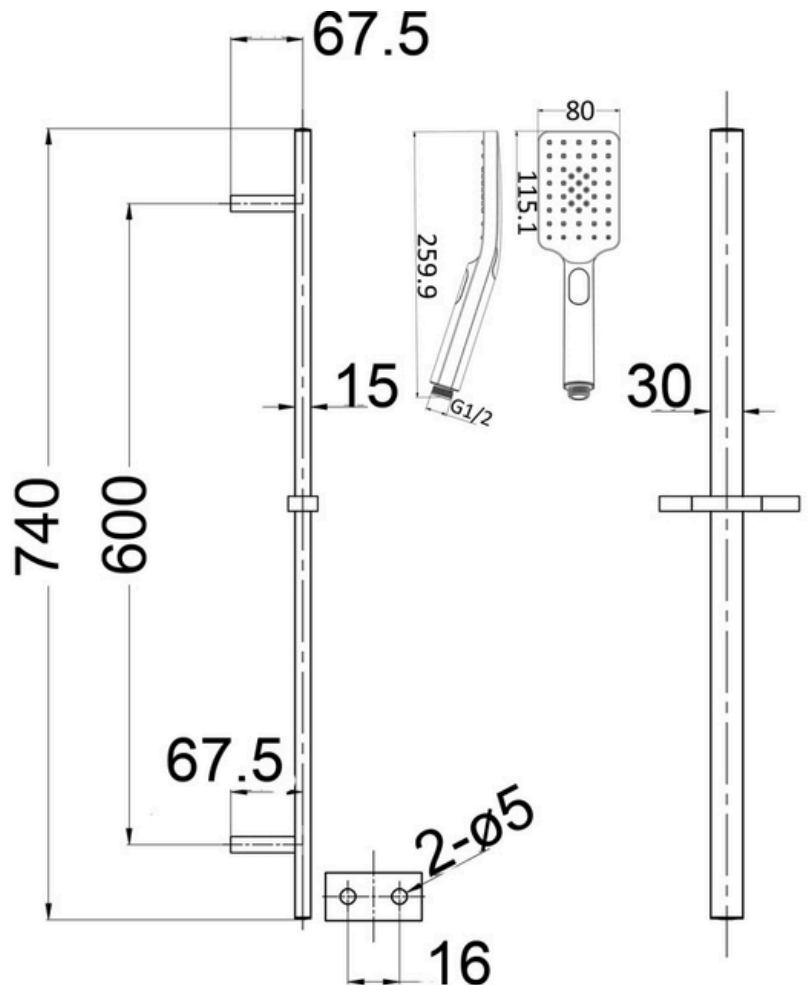

SPECIFICATION

ALSO AVAILABLE

- Also available in Matte Black

CARE & MAINTENANCE

- Do not use harsh detergents or products that contain chloride & halides.
- Do not use abrasive, cream or citrus based cleaners or hydrochloric acid.
- Surface should be cleaned only with a mild detergent that must be rinsed off.
- It is suggested to only clean with warm water and a soft cloth.
- Damage caused by the wrong cleaning methods used will void warranty.