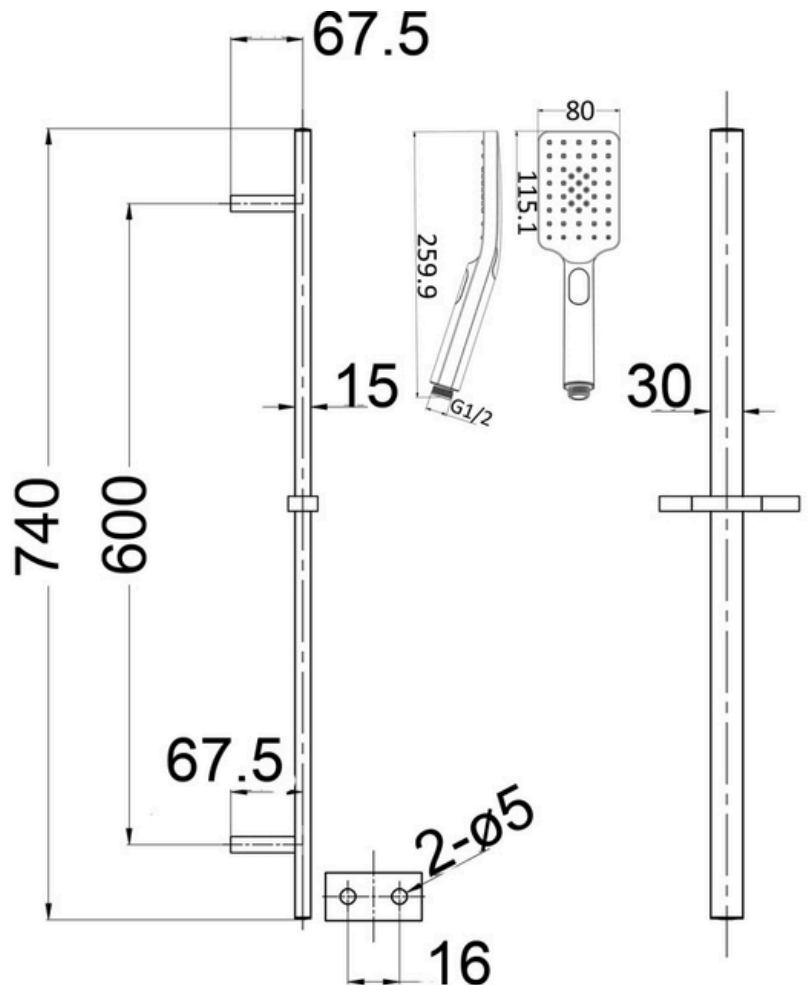

Peak Square Shower on Rail Matte Black

PRODUCT IMAGE

PRODUCT DETAILS

Code:	PSH037-B (Matte Black)
Benton's Code:	33950152B
Brand:	ACL Company
Range:	Peak Square
Warranty:	5 Years
WELS:	4 Star 6.5lt/min - (S13169)

ADDITIONAL FEATURES

- Working pressure: 150-500kpa
- Operating temperature: 1°C to 70°C
- 3 functions hand shower
- 1/4 Turn slider
- Fully metal rail
- Matte Black

SPECIFICATION

ALSO AVAILABLE

- Also available in Chrome