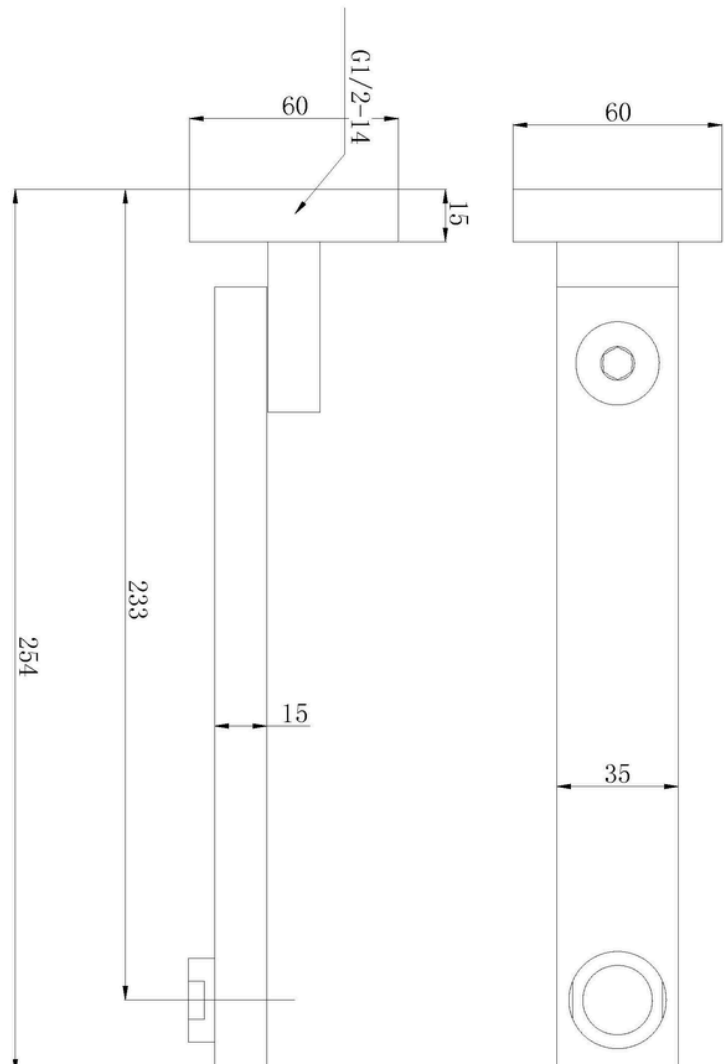

Peak Square Swivel Bath Spout Chrome

PRODUCT IMAGE

PRODUCT DETAILS

Code: PHD1008SW (Chrome)
Benton's Code: 33950051

Brand: ACL Company
Range: Peak Square
Warranty: 7 Years
WELS: N/A

ADDITIONAL FEATURES

SPECIFICATION

- Working pressure: 150-500kpa
- Operating temperature: 1°C to 70°C
- 233mm to Outlet
- 254mm overall
- Chrome

ALSO AVAILABLE

- Also available in Matte Black

CARE & MAINTENANCE

- Do not use harsh detergents or products that contain chloride & halides.
- Do not use abrasive, cream or citrus based cleaners or hydrochloric acid.
- Surface should be cleaned only with a mild detergent that must be rinsed off.
- It is suggested to only clean with warm water and a soft cloth.
- Damage caused by the wrong cleaning methods used will void warranty.