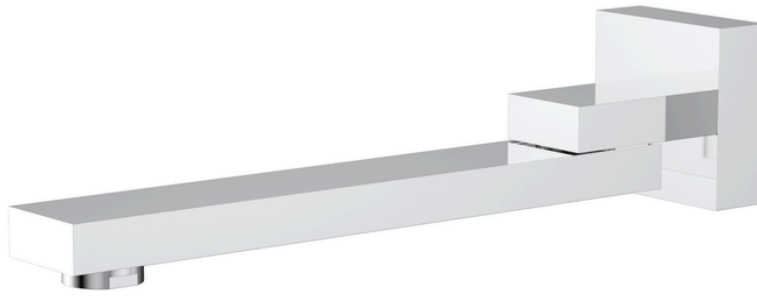

Peak Square Swivel Bath Spout Chrome

PRODUCT IMAGE

PRODUCT DETAILS

Code: PHD1008SW (Chrome)
Benton's Code: 33950051

Brand: ACL Company
Range: Peak Square
Warranty: 7 Years
WELS: N/A

ADDITIONAL FEATURES

SPECIFICATION

- Working pressure: 150-500kpa
- Operating temperature: 1°C to 70°C
- 233mm to Outlet
- 254mm overall
- Chrome

ALSO AVAILABLE

- Also available in Matte Black

CARE & MAINTENANCE

- Do not use harsh detergents or products that contain chloride & halides.
- Do not use abrasive, cream or citrus based cleaners or hydrochloric acid.
- Surface should be cleaned only with a mild detergent that must be rinsed off.
- It is suggested to only clean with warm water and a soft cloth.
- Damage caused by the wrong cleaning methods used will void warranty.