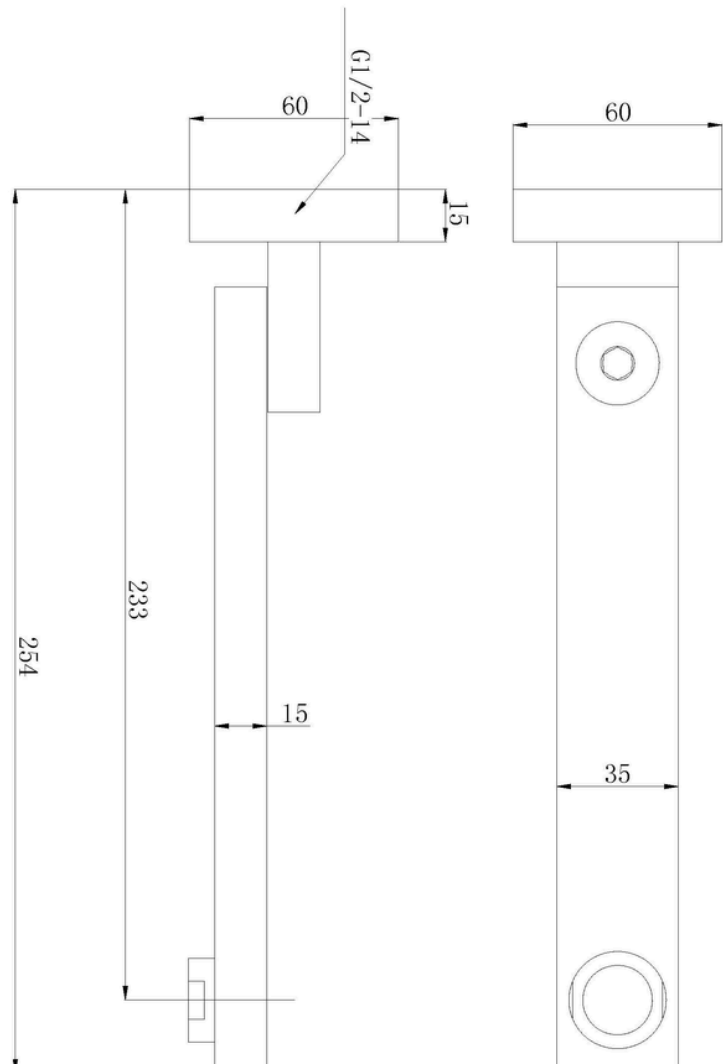

Peak Square Swivel Bath Spout Matte Black

PRODUCT IMAGE

PRODUCT DETAILS

Code: PHD1008SW-MB (Matte Black)
Benton's Code: 33950051B

Brand: ACL Company
Range: Peak Square
Warranty: 7 Years
WELS: N/A

ADDITIONAL FEATURES

- Working pressure: 150-500kpa
- Operating temperature: 1°C to 70°C
- 233mm to Outlet
- 254mm overall
- Matte Black

SPECIFICATION

ALSO AVAILABLE

- Also available in Chrome

CARE & MAINTENANCE

- Do not use harsh detergents or products that contain chloride & halides.
- Do not use abrasive, cream or citrus based cleaners or hydrochloric acid.
- Surface should be cleaned only with a mild detergent that must be rinsed off.
- It is suggested to only clean with warm water and a soft cloth.
- Damage caused by the wrong cleaning methods used will void warranty.