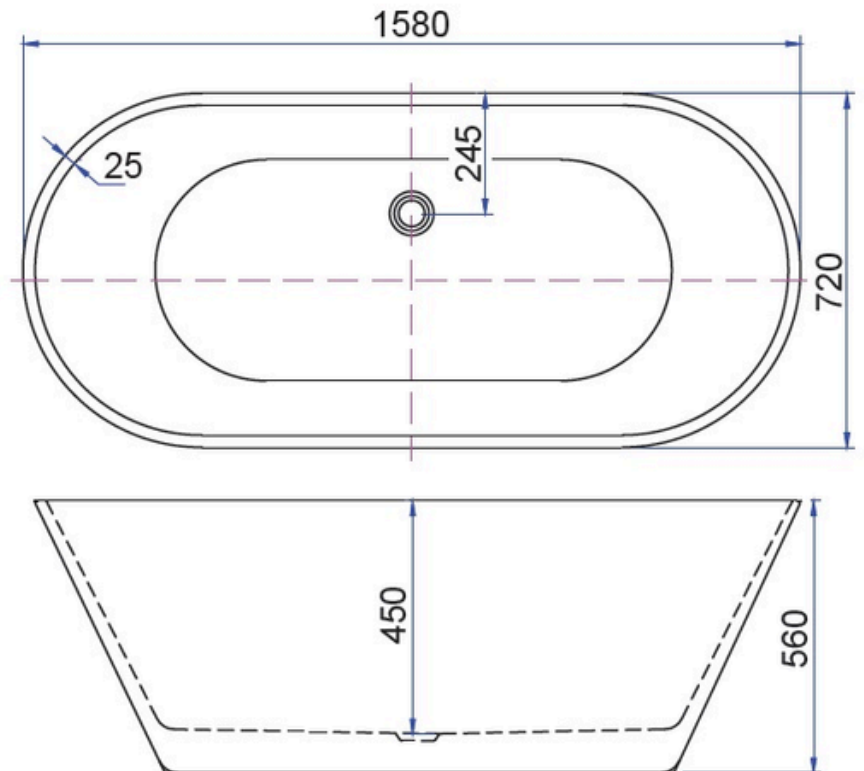

ALSO AVAILABLE

- Also available in 1700