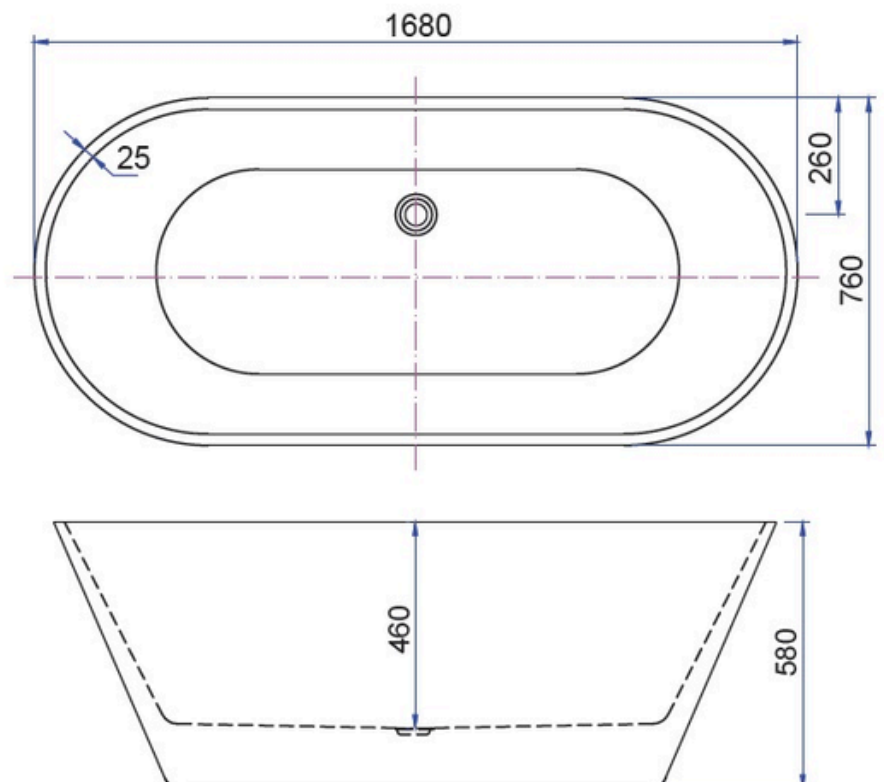

ALSO AVAILABLE

- Also available in 1500