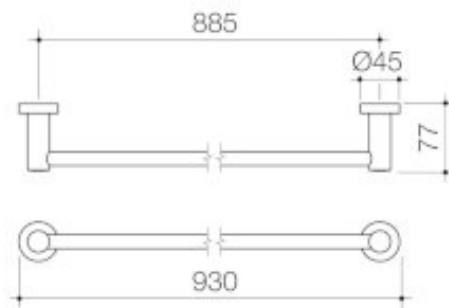

#### PRODUCT CODES

306132C Cosmo Metal Single Towel Rail 930mm	\$118.83*
306132B Cosmo Metal Single Towel Rail Black 930mm	\$118.83*

© COPYRIGHT 2014 - CAROMA INDUSTRIES LIMITED

\*All price are recommended retail inclusive of GST in AUD. To be used as a guide only, prices may vary between model variations, and are subject to change without notice. A number of brands and products on this page are the subject of registered trade marks, register designs and/or registered patents. View full disclaimer on [specify.caroma.com.au](http://specify.caroma.com.au)