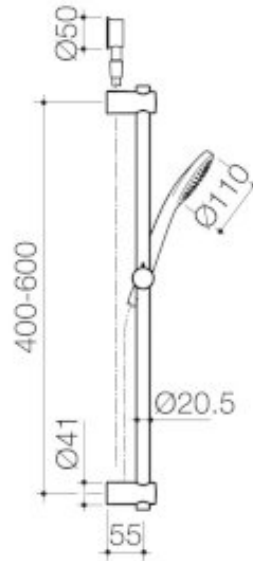

The below products have been shared with you through the Caroma Specify website.

Visit specify.caroma.com.au to find more inspirational and innovative bathroom products.

C L Δ R K

ROUND II RAIL SHOWER

Let the karaoke begin! We've got the perfect mic (shower) for you! Featuring a rail slider for easy height adjustment our rail showers are designed for the whole family. - Easy clean silicone nozzles - Single function - Available in Matte Black, Chrome or Brushed Nickel

- WELS 3 star rated, 9L/min - Brushed Nickel - Easy clean silicon nozzles - Rail slider for easy height adjustment - Easy clean smooth hose - Single function

PRODUCT CODES

CL10075.BN3A Round II Rail Shower - Brushed Nickel	\$276.93*
CL10075.C3A Round II Rail Shower - Chrome	\$268.54*
CL10075.B3A Round II Rail Shower - Matte Black	\$268.54*