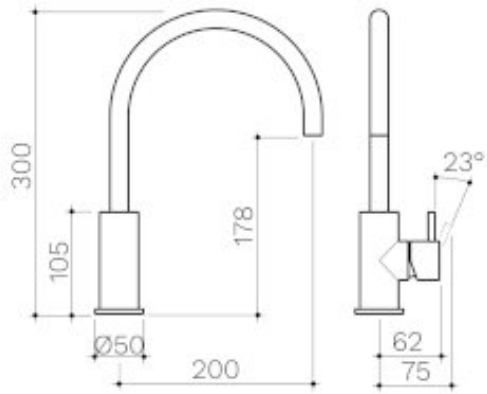

© COPYRIGHT 2014 - CAROMA INDUSTRIES LIMITED

*All price are recommended retail inclusive of GST in AUD. To be used as a guide only, prices may vary between model variations, and are subject to change without notice.
A number of brands and products on this page are the subject of registered trade marks, register designs and/or registered patents. View full disclaimer on specify.caroma.com.au