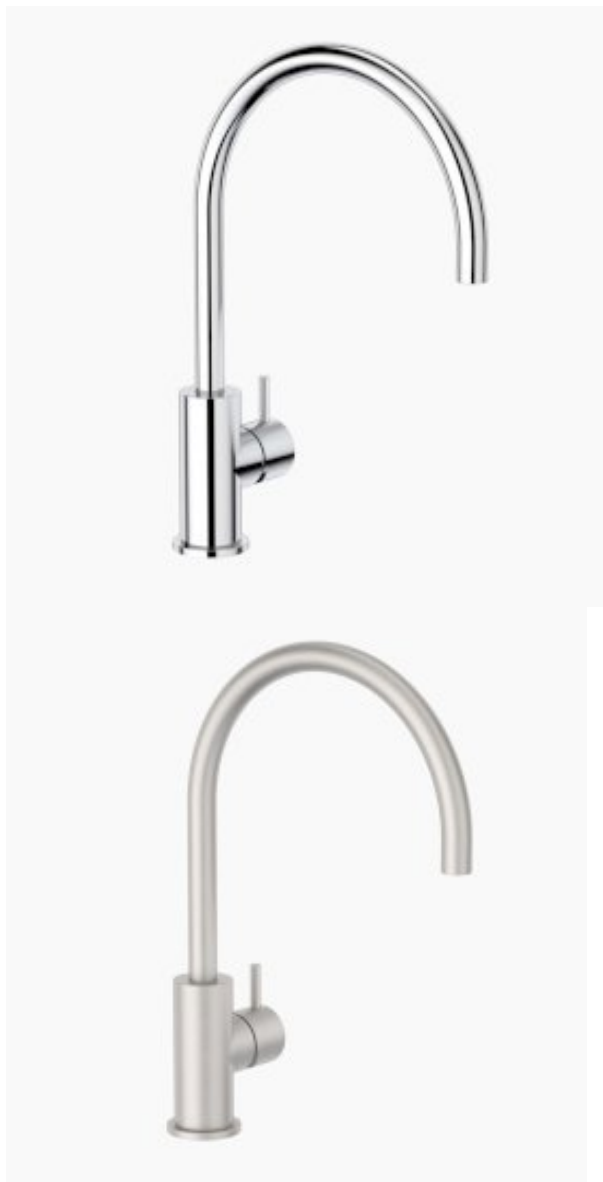

The below products have been shared with you through the Caroma Specify website.

Visit [specify.caroma.com.au](https://www.specify.caroma.com.au) to find more inspirational and innovative bathroom products.

CLARK

ROUND PIN SINK MIXER - LEAD FREE

Go on - turn it on! Our CLARK Round Pin Sink Mixer is a style you'll love at a price you'll love even more. Featuring a water outlet with 360° swivel rotation; ideal for use over single and double bowl sinks. 360° swivel spout. Supplied with soft pex hoses. Australian designed & engineered. Available in Matte Black, Chrome or Brushed Nickel.

- Engineered from Lead Free brass* - WELS 4 star rated, 7.5L/min - Brushed Nickel - 360° swivel outlet - Supplied with soft pex hoses - * < 0.25% lead as per Lead Free Watermark certification

PRODUCT CODES

CL10006.BN4AF Round Pin Sink Mixer - Brushed Nickel - Lead Free	\$275.88*
CL10006.B4AF Round Pin Sink Mixer - Matte Black - Lead Free	\$266.48*
CL10006.C4AF Round Pin Sink Mixer - Chrome - Lead Free	\$266.48*