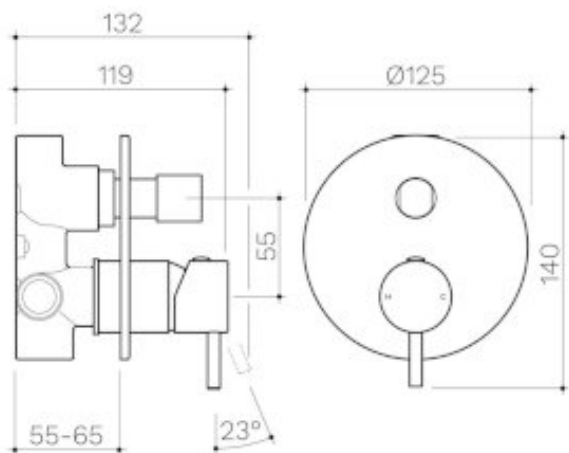

The below products have been shared with you through the Caroma Specify website.

Visit specify.caroma.com.au to find more inspirational and innovative bathroom products.

C L Δ R K

ROUND PIN WALL MIXER WITH DIVERTER

Create a diversion with our CLARK wall mixers with diverter. The Round Pin Wall mixer with Diverter allows you to effortlessly choose between diverting water to your shower or your bath outlet with a simple twist of the handle, rather than a traditional push/pull operation. - Simple control of water flow, temperature and desired operation with rotational diverter mechanism. - Australian designed & engineered - Available in Matte Black or Chrome finish

- Chrome - Rotational diverter mechanism

PRODUCT CODES

CL10028.C Round Pin Wall Mixer with Diverter - Chrome	$280.45*
CL10028.B Round Pin Wall Mixer with Diverter - Matte Black	$280.45*

© COPYRIGHT 2014 - CAROMA INDUSTRIES LIMITED

*All price are recommended retail inclusive of GST in AUD. To be used as a guide only, prices may vary between model variations, and are subject to change without notice. A number of brands and products on this page are the subject of registered trade marks, register designs and/or registered patents. View full disclaimer on specify.caroma.com.au